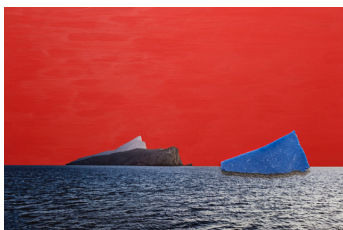

€ 2.900

*Imminent Impression (XX), 2020*

Acrylic on Tecco Baryta print mounted on Dibond. Hahnemühle PhotoRag  
handcut print mounted on Balsa wood

Print: 100 x 66 cm / Framed: 111 x 77,5 cm

€ 4.400

*Imminent Impression (XXII), 2021*

Acrylic on Tecco Baryta print mounted on Dibond. Hahnemühle PhotoRag  
handcut print mounted on Balsa wood

Print: 130 x 73 cm / Framed: 141,5 x 83 cm

€ 5.900

*Imminent Impression (XXIX), 2021*

Acrylic on Tecco Baryta print mounted on Dibond. Hahnemühle PhotoRag  
handcut print mounted on Balsa wood