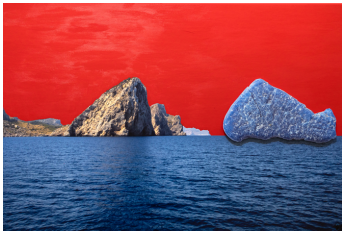

€ 4.400

*Imminent Impression (XXVIII), 2021*

Acrylic on Tecco Baryta print mounted on Dibond. Hahnemühle PhotoRag  
handcut print mounted on Balsa wood

Print: 100 x 66 cm / Framed: 111 x 77,5 cm

€ 4.400

*Imminent Impression (XXX), 2021*