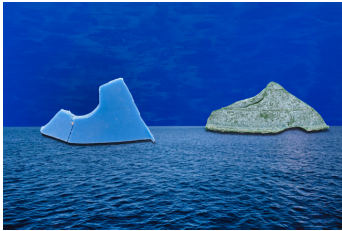

Imminent Impression (XXXI), 2021

Acrylic on Tecco Baryta print mounted on Dibond. Hahnemühle PhotoRag
handcut print mounted on Balsa wood

Print: 100 x 66 cm / Framed: 111 x 77,5 cm

€ 4.400